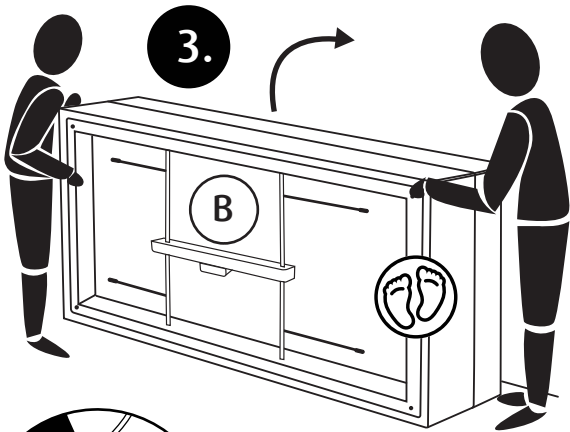

warranty.tempur.com

BF010061

warranty.tempur.com

BF010061

warranty.tempur.com

A

1. Plug power cord into wall outlet.

2. Press power button on base.

3. Use remote to turn on mattress (A).

4. Plug power cord into wall outlet.

5. Press power button on base.

6. Use remote to turn on mattress (B).

0-20 sec

< 2 m

B

1. Press power button on base.