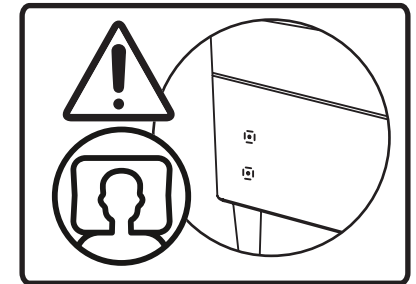

warranty.tempur.com

BF010061

warranty.tempur.com

BF010061

warranty.tempur.com

A

1. Plug power cord into wall outlet.

2. Press power button on base.

3. Use remote to turn on mattress (A).

4. Plug power cord into wall outlet.

5. Press power button on base.

6. Use remote to turn on mattress (B).

0-20 sec

< 2 m

B

1. Press power button on base.