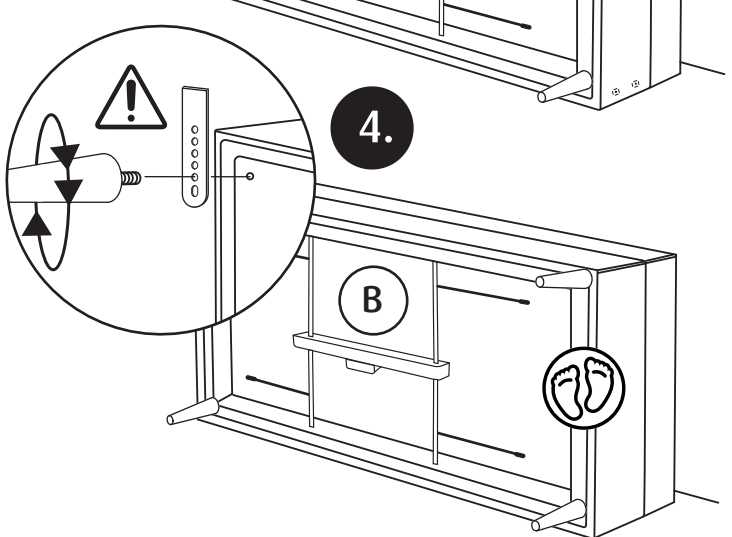

warranty.tempur.com

BF010061

warranty.tempur.com

BF010061

warranty.tempur.com

A

1. Plug power cord into wall outlet.

2. Press power button on base.

3. Use remote to turn on mattress (A).

4. Plug power cord into wall outlet.

5. Press power button on base.

6. Use remote to turn on mattress (B).

0-20 sec

< 2 m

B

1. Press power button on base.