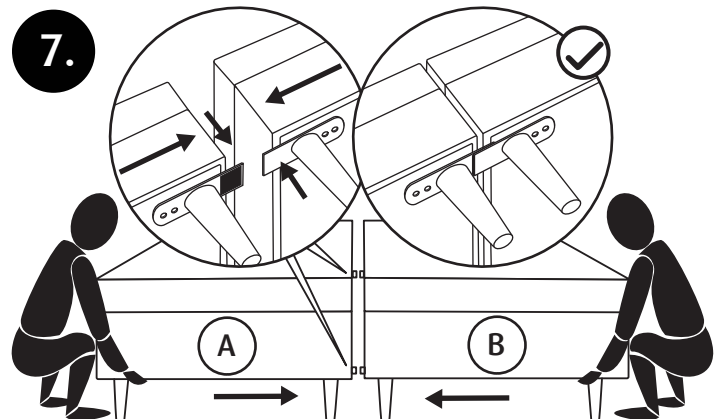

warranty.tempur.com

BF010061

warranty.tempur.com

BF010061

warranty.tempur.com

A

1. Plug power cord into wall outlet.

2. Press power button on base.

3. Use remote to turn on mattress (A).

4. Plug power cord into wall outlet.

5. Press power button on base.

6. Use remote to turn on mattress (B).

0-20 sec

< 2 m

B

1. Press power button on base.