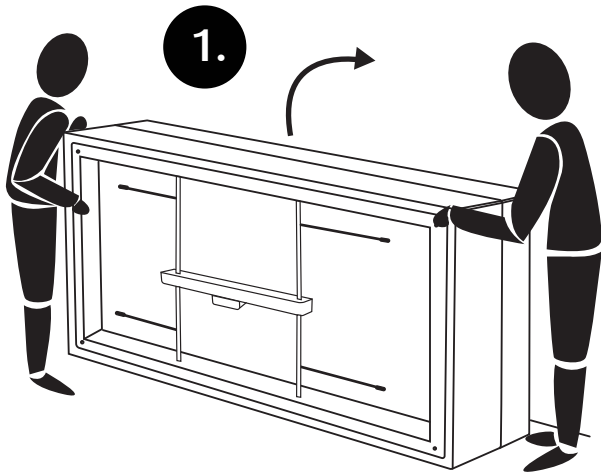

warranty.tempur.com

BF010061

warranty.tempur.com

BF010061

warranty.tempur.com

A

1. Plug power cord into wall outlet.

2. Press power button on base.

3. Use remote to turn on mattress (A).

4. Plug power cord into wall outlet.

5. Press power button on base.

6. Use remote to turn on mattress (B).

0-20 sec

< 2 m

B

1. Press power button on base.