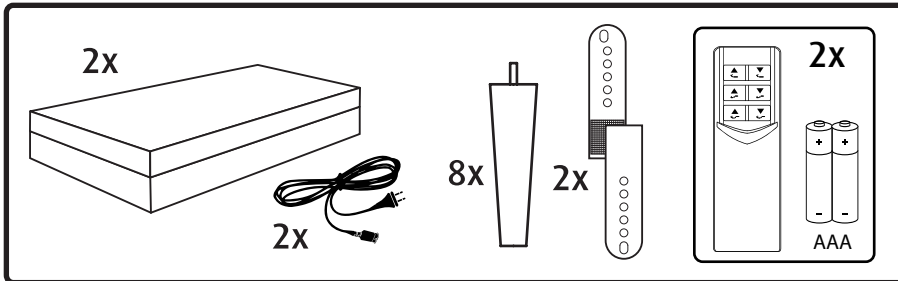

warranty.tempur.com

BF010061

warranty.tempur.com

BF010061

warranty.tempur.com

A

1. Plug power cord into wall outlet.

2. Press power button on base.

3. Use remote to turn on mattress (A).

4. Plug power cord into wall outlet.

5. Press power button on base.

6. Use remote to turn on mattress (B).

0-20 sec

< 2 m

B

1. Press power button on base.