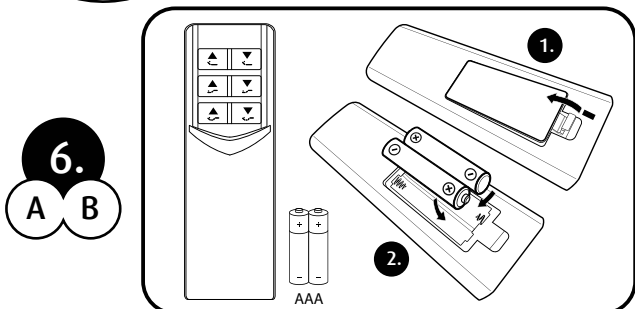

warranty.tempur.com

BF010061

warranty.tempur.com

BF010061

warranty.tempur.com

A

1. Plug power cord into wall outlet.

2. Press power button on base.

3. Use remote to turn on mattress (A).

4. Plug power cord into wall outlet.

5. Press power button on base.

6. Use remote to turn on mattress (B).

0-20 sec

< 2 m

B

1. Press power button on base.