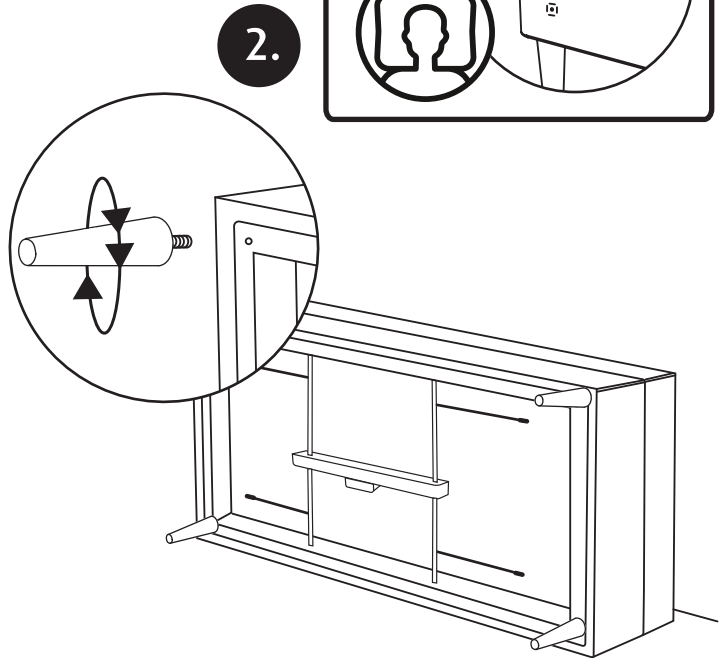

warranty.tempur.com

BF010061

warranty.tempur.com

BF010061

warranty.tempur.com

A

1. Plug power cord into wall outlet.

2. Press power button on base.

3. Use remote to turn on mattress (A).

4. Plug power cord into wall outlet.

5. Press power button on base.

6. Use remote to turn on mattress (B).

0-20 sec

< 2 m

B

1. Press power button on base.