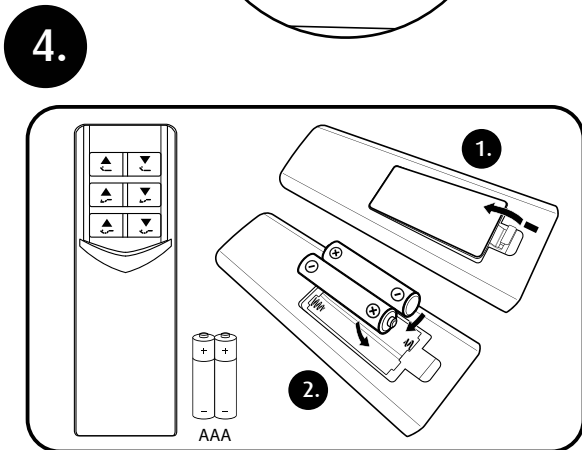

warranty.tempur.com

BF010061

warranty.tempur.com

BF010061

warranty.tempur.com

A

1. Plug power cord into wall outlet.

2. Press power button on base.

3. Use remote to turn on mattress (A).

4. Plug power cord into wall outlet.

5. Press power button on base.

6. Use remote to turn on mattress (B).

0-20 sec

< 2 m

B

1. Press power button on base.