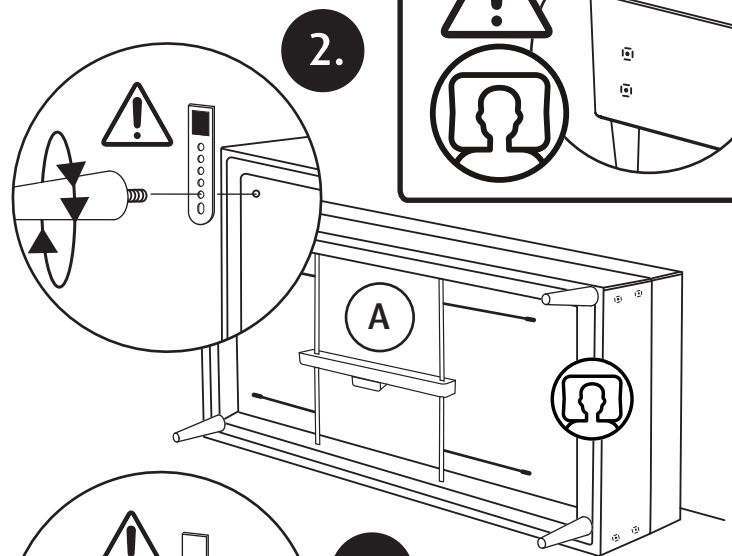

warranty.tempur.com

BF010061

warranty.tempur.com

BF010061

warranty.tempur.com

A

1. Plug power cord into wall outlet.

2. Press power button on base.

3. Use remote to turn on mattress (A).

4. Plug power cord into wall outlet.

5. Press power button on base.

6. Use remote to turn on mattress (B).

0-20 sec

< 2 m

B

1. Press power button on base.