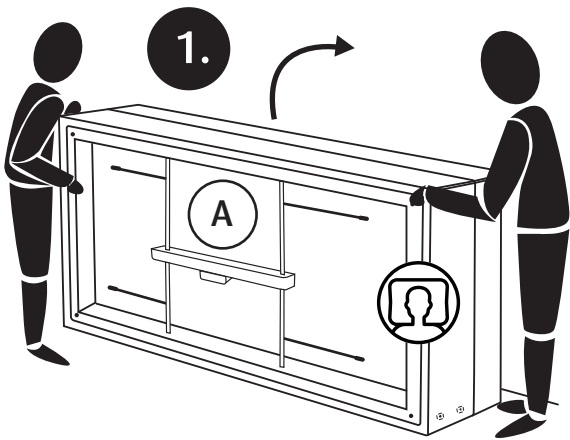

warranty.tempur.com

BF010061

warranty.tempur.com

BF010061

warranty.tempur.com

A

1. Plug power cord into wall outlet.

2. Press power button on base.

3. Use remote to turn on mattress (A).

4. Plug power cord into wall outlet.

5. Press power button on base.

6. Use remote to turn on mattress (B).

0-20 sec

< 2 m

B

1. Press power button on base.