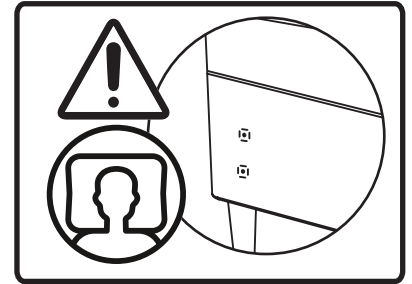

warranty.tempur.com

BF010061

warranty.tempur.com

BF010061

warranty.tempur.com

A

1. Plug power cord into wall outlet.

2. Press power button on base.

3. Use remote to turn on mattress (A).

4. Plug power cord into wall outlet.

5. Press power button on base.

6. Use remote to turn on mattress (B).

0-20 sec

< 2 m

B

1. Press power button on base.