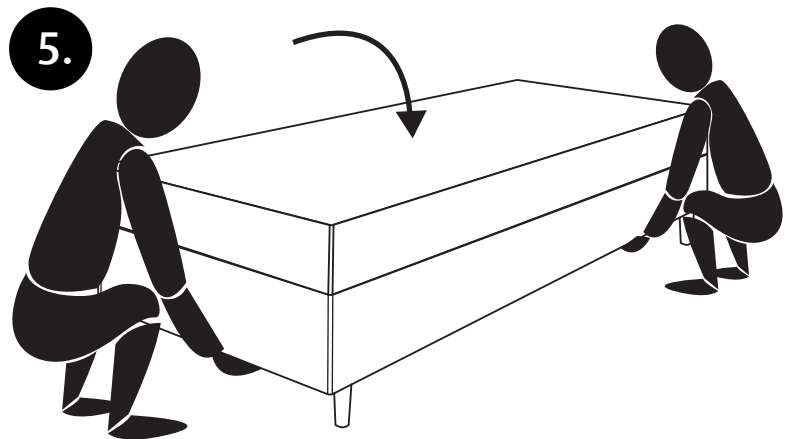

warranty.tempur.com

BF010061

warranty.tempur.com

BF010061

warranty.tempur.com

A

1. Plug power cord into wall outlet.

2. Press power button on base.

3. Use remote to turn on mattress (A).

4. Plug power cord into wall outlet.

5. Press power button on base.

6. Use remote to turn on mattress (B).

0-20 sec

< 2 m

B

1. Press power button on base.