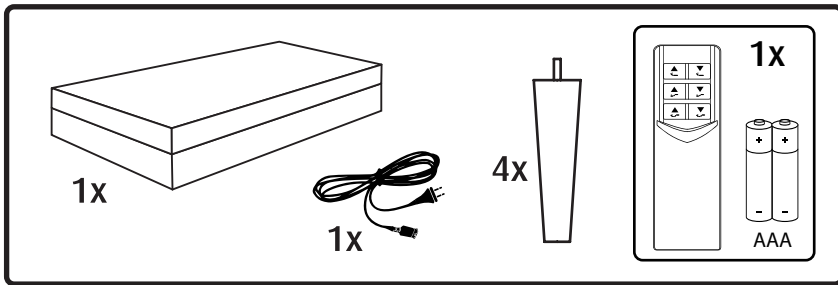

warranty.tempur.com

BF010061

warranty.tempur.com

BF010061

warranty.tempur.com

A

1. Plug power cord into wall outlet.

2. Press power button on base.