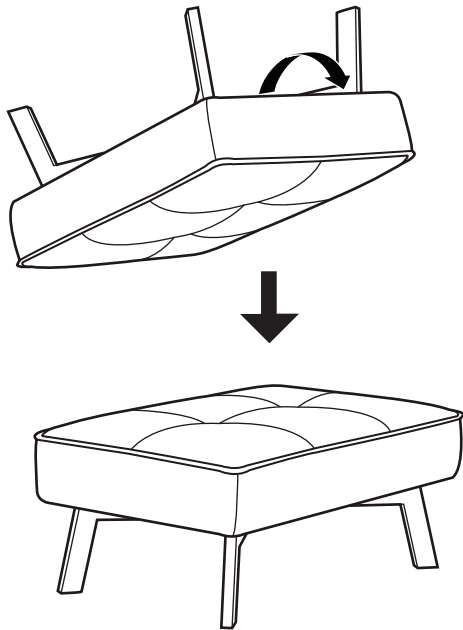

4

TO USE AS A DAYBED

Combination of ottoman and single seater (purchased separately) is required.

OSTUNI- OTTOMAN (SL-667-O)

ASSEMBLY INSTRUCTIONS

IMPORTANT, RETAIN FOR FUTURE REFERENCE: READ CAREFULLY

PARTS AND HARDWARE

IMPORTANT

- Avoid using sharp objects to open packaging as you may accidentally damage the product.
- Please read complete instruction sheet prior to assembly.
- Minimum 2 adults required to safely perform assembly process.

PART #	PART SKU#	PART DESCRIPTION	QUANTITY
A	AK-M4		2
B	BLT-1/4-0.78	 1/4" x 20mm	8
C	RNT-1/4		8
D	ML-1003		4
E	N/A		1

ASSEMBLY INSTRUCTIONS

1

2

3